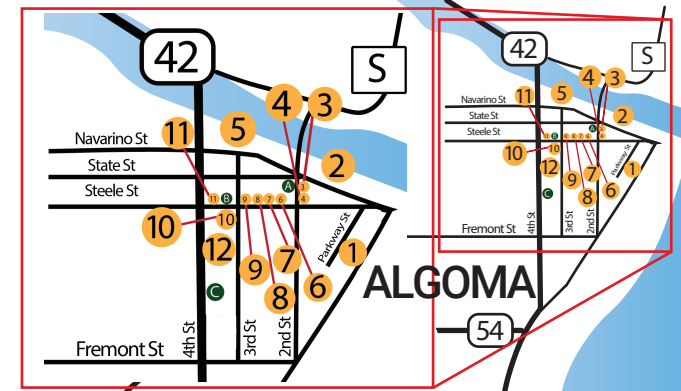

2024 STROLL DINING & LODGING!

Stop in for a relaxing meal and a refreshing beverage at one of these special Stroll restaurants!

*Dining & Lodging stops do not have stamps.

ALGOMA

- A** Algoma Pizza Bowl 401 Second St.
- B** Three Eleven Bar 311 Steele St.
- C** Millies Pub and Grub 518 Fourth St.

KEWAUNEE

- D** Waterfront Bar and Grill 215 N. Main St.
- E** The Bucket 311 Harrison St.
- F** The Wildflower Super Club 306 Ellis St.

LODGING

- ▲** Coho Motel & Suites 705 N. Main St. Kewaunee

2024 Kewaunee County
Christmas Stroll
10 AM - 4 PM
November 22 - 23 & 29 - 30
Two weekends to shop!

- Algoma
- Kewaunee
- Luxemburg