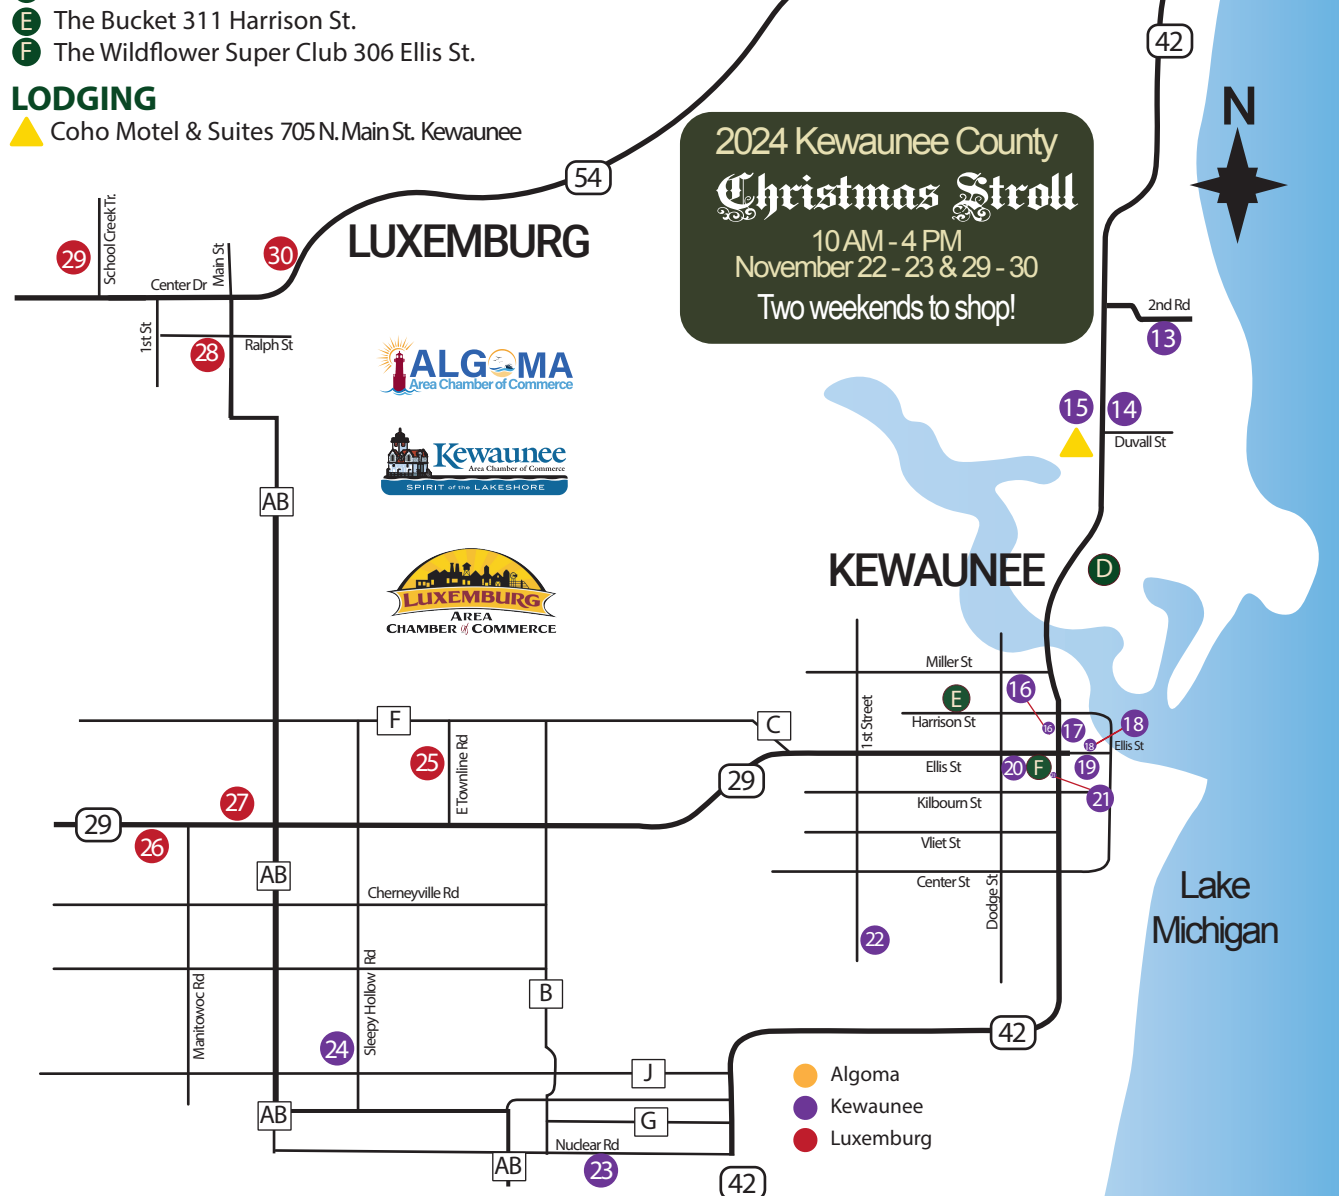

1. Robert Ray Gallery 520 Parkway St. Alg	2. von Stiehl Winery 115 Navarino St. Alg	3. The Honeycomb 400 2nd St. Alg	4. Hello Dolly 410 2nd St. Alg	5. Havegard Birdseed 225 Navarino St. Alg
6. WaterFront Creations 207 Steele St. Alg	7. BellaLuna's Apothecary & Boutique 211 Steele St. Alg	8. Ladybug Glass Studio & Gallery 219 Steele St. Alg	9. Clay on Steele 221 Steele St. Alg	10. Steele Street Trading Co. & Gallery 300 Steele St. Alg
11. Yardstick Books 317 Steele St. Alg	12. Country Cupboard 510 4th St. Alg	13. Glenn Innish Farm E5427 2nd Rd Kew	14. Katie Rabbit's 706 Main St. Kew	15. Coho Lighthouse Gift Shop 705 N. Main St. Kew
16. Wakker Cheese 409 Milwaukee St. Kew	17. The Bakery Bar 408 Milwaukee St. Kew	18. Kewaunee Co. Historical Society 217 Ellis St. Kew	19. Pretty Please Boutique 222 Ellis St. Kew	20. Dusty Attic 316 Ellis St. Kew
21. Friends of the Library Book Store 513 Milwaukee St. Kew	22. Ebalance Massage & Wellness 1304 1st St. Kew	23. Cold Country Vines & Wines E 3207 Nuclear Rd Kew	24. Parallel 44 Winery N2185 Sleepy Hollow Rd Kew	25. Alpaca to Apparel N3569 E Townline Rd Lux
26. Aissen Tree Farm E1105W-29 Lux	27. Dalli Moo Boutique E1474 HWY 29 Lux	28. Aude Jewelers 213 Main St. Lux	29. Luxemburg Pharmacy 125 School Creek Tr. Lux	30. Flowers N' Gifts by Judy 606 Center Dr. Lux

2024 STROLL DINING & LODGING!

Stop in for a relaxing meal and a refreshing beverage at one of these special Stroll restaurants!

*Dining & Lodging stops do not have stamps.

ALGOMA

- A** Algoma Pizza Bowl 401 Second St.
- B** Three Eleven Bar 311 Steele St.
- C** Millies Pub and Grub 518 Fourth St.

KEWAUNEE

- D** Waterfront Bar and Grill 215 N. Main St.
- E** The Bucket 311 Harrison St.
- F** The Wildflower Super Club 306 Ellis St.

LODGING

- ▲** Coho Motel & Suites 705 N. Main St. Kewaunee

2024 Kewaunee County
Christmas Stroll
10 AM - 4 PM
November 22 - 23 & 29 - 30
Two weekends to shop!

- Algoma
- Kewaunee
- Luxemburg